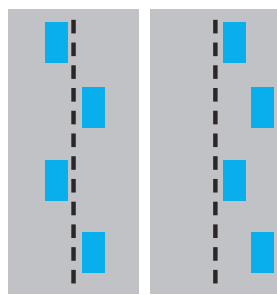

Stops Vehicles

Close roads and create protected pedestrian zones. Barriers allow for free-flow of crowds and emergency vehicles.

Non-lethal, 100% Reusable

Unlike bollards, these barriers are non-lethal to drivers and minimize deadly shrapnel spray. Reusable even after impact.

Deployment

Merging lane closure

Serpentine for vehicle slowing

Restricted vehicle access with pedestrian flow

Storage/Trailer load:

9 Barriers

Can be loaded in a Air-Tow T12-7

Tow bar

TOW BAR

- Reciprocal handled, levered towing tool
- Variable height adjustment
- Easy grip handles allows one- or two-person teams to easily position the barriers in place.

Visit our online rental solutions guide to view the full range of traffic & crowd control devices.